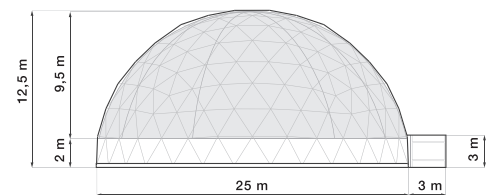

POLIDOME 500

DOME TECHNICAL DATA

Diameter	Height	Floor area	Cover surface
25 m	12,5 m	515 m²	982 m²

LINER TECHNICAL DATA

Height	Screen surface	Material
9,5 m	790 m²	Patented PVC fabric

CAPACITY

Seating	Standing
450	980