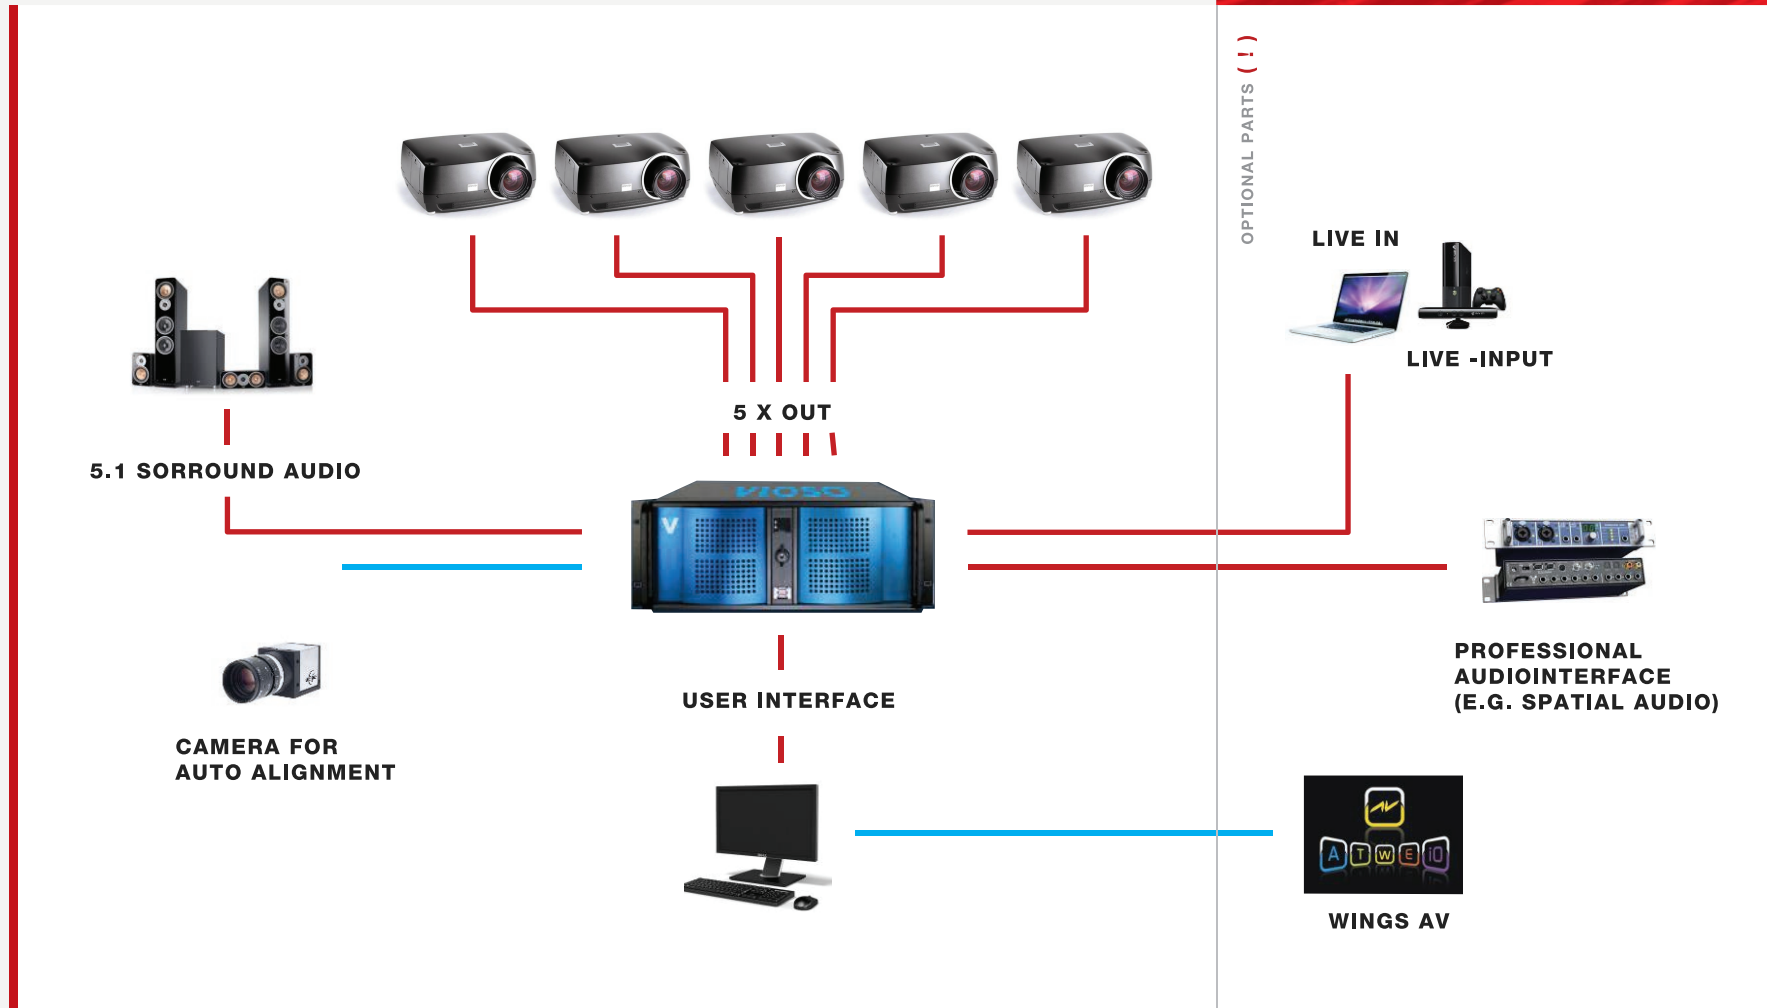

PROJECTION DOMES

WHAT IS 360° PROJECTION DOME?

Spherical projections use the highest quality 4K projectors, displaying a 3D multimedia projection on an additional surface inside the dome. With this kind of projection on the inside of a geodesic tent, the viewer is literally thrown into another dimension. By using a special technology that combines the image from several projectors into one full display, the viewer is immersed in a space surrounding them from all sides.

You can own or hire any of them

We offer a full range of Polidomes projection spaces – from 6 to 30 meters in diameter, accommodating even more than 1000 people! You can own or hire any of them.

Spherical projections have a multitude of applications: they are used for concerts, theatrical performances, and video game events or mobile planetariums.

PROJECTION DOMES

PROJECTION DOME SPECIFICATION

DOME TENT FROM 6 TO 21 M IN DIAMETER

CUSTOM-MADE PCV COVER

SOLID STEEL STRUCTURE

CUSTOMIZED INSIDE PROJECTION
LINER WITH NEGATIVE PRESSURE SYSTEM

MULTI-DIRECTIONAL SURROUND SOUND

FULL HD VIDEO PROJECTORS WITH QUALITY UP TO 4K

SMART PROJECTION SYSTEM WITH CALIBRATION

COMFORTABLE SEATS ON DEMAND

SPECIALLY DESIGNED ENTRANCES

ANTISLIPPING PREMIUM FLOORING

PROJECTION DOMES PARTS AND WIRING