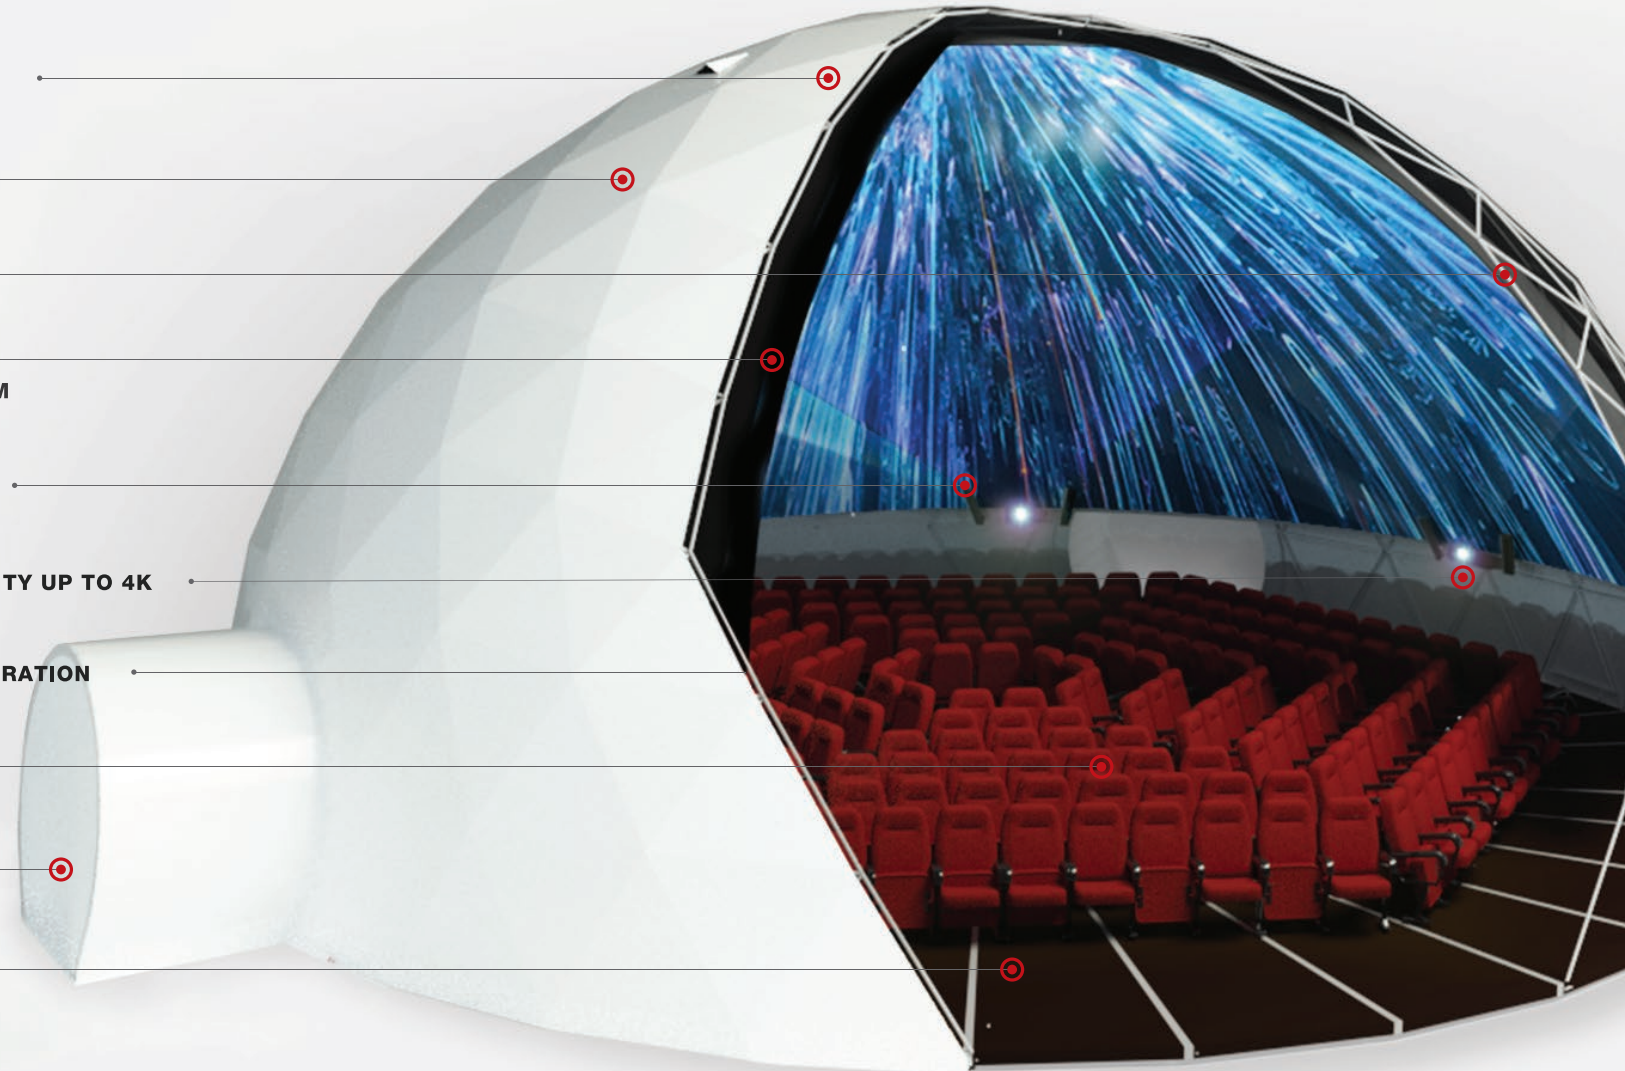

PROJECTION DOMES

PROJECTION DOME SPECIFICATION

DOME TENT FROM 6 TO 21 M IN DIAMETER

CUSTOM-MADE PCV COVER

SOLID STEEL STRUCTURE

CUSTOMIZED INSIDE PROJECTION
LINER WITH NEGATIVE PRESSURE SYSTEM

MULTI-DIRECTIONAL SURROUND SOUND

FULL HD VIDEO PROJECTORS WITH QUALITY UP TO 4K

SMART PROJECTION SYSTEM WITH CALIBRATION

COMFORTABLE SEATS ON DEMAND

SPECIALLY DESIGNED ENTRANCES

ANTISLIPPING PREMIUM FLOORING