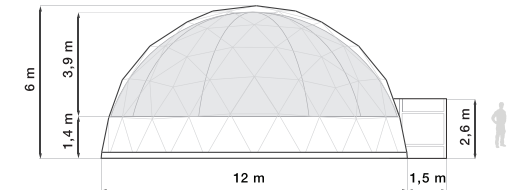

POLIDOME 110

DOME TECHNICAL DATA

Diameter	Height	Floor area	Cover surface
6,2 m	3,8 m	110m²	220 m²

LINER TECHNICAL DATA

Height	Screen surface	Material
3,9 m	168 m²	Patented PVC fabric

CAPACITY

Seating	Standing
90	160