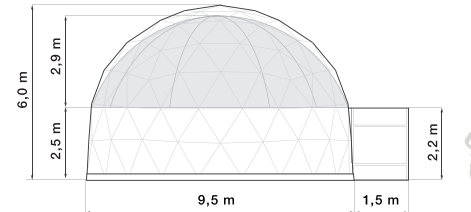

VIDEO

NETWORK

POLIDOME 30

DOME TECHNICAL DATA

| Diameter | Height | Floor area | Cover surface |
|----------|--------|------------------|-------------------|
| 6,2 m | 4,8 m | 30m ² | 64 m ² |

LINER TECHNICAL DATA

DOME TECHNICAL DATA

| Diameter | Height | Floor area | Cover surface |
|----------|--------|-------------------|--------------------|
| 8 m | 5,2 m | 50 m ² | 100 m ² |

LINER TECHNICAL DATA

| Height | Screen surface | Material |
|--------|-------------------|---------------------|
| 2,2 m | 68 m ² | Patented PVC fabric |

CAPACITY

| Seating | Standing |
|---------|----------|
| 60 | 85 |

POLIDOME 75

DOME TECHNICAL DATA

| Diameter | Height | Floor area | Cover surface |
|----------|--------|-------------------|--------------------|
| 9,5 m | 6 m | 75 m ² | 142 m ² |

LINER TECHNICAL DATA

| Height | Screen surface | Material |
|--------|--------------------|---------------------|
| 2,9 m | 108 m ² | Patented PVC fabric |

CAPACITY

| Seating | Standing |
|---------|----------|
| 70 | 114 |