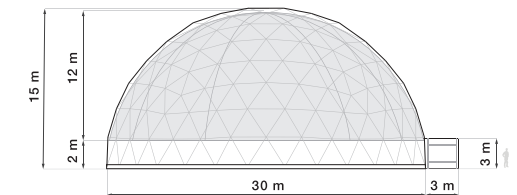

POLIDOME 700

DOME TECHNICAL DATA

Diameter	Height	Floor area	Cover surface
30 m	15 m	706 m²	1414 m²

LINER TECHNICAL DATA

Height	Screen surface	Material
12 m	1239 m²	Patented PVC fabric

CAPACITY

Seating	Standing
600	1075