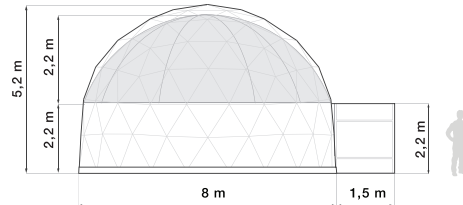

VIDEO

NETWORK

POLIDOME 30

DOME TECHNICAL DATA

| Diameter | Height | Floor area | Cover surface |
|----------|--------|------------------|-------------------|
| 6,2 m | 4,8 m | 30m ² | 64 m ² |

LINER TECHNICAL DATA

| Height | Screen surface | Material |
|--------|-------------------|---------------------|
| 2,6 m | 45 m ² | Patented PVC fabric |

CAPACITY

| Seating | Standing |
|---------|----------|
| 30 | 48 |

POLIDOME 50

DOME TECHNICAL DATA

| Diameter | Height | Floor area | Cover surface |
|----------|--------|-------------------|--------------------|
| 8 m | 5,2 m | 50 m ² | 100 m ² |

LINER TECHNICAL DATA

| Height | Screen surface | Material |
|--------|-------------------|---------------------|
| 2,2 m | 68 m ² | Patented PVC fabric |