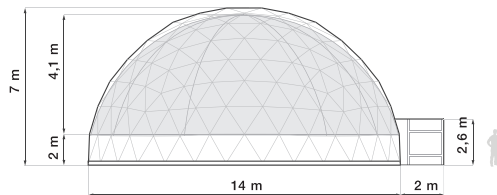

POLIDOME 150

DOME TECHNICAL DATA

Diameter	Height	Floor area	Cover surface
14 m	7 m	154 m²	384 m²

LINER TECHNICAL DATA

Height	Screen surface	Material
4,1 m	282 m²	Patented PVC fabric

CAPACITY

Seating	Standing
140	195