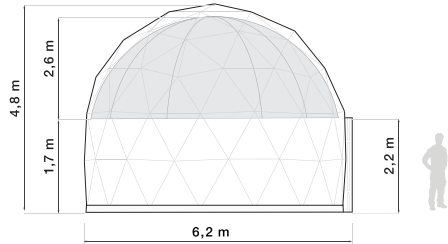

PROJECTION DOMES

PROJECTION DOME SPECIFICATION

DOME TENT FROM 6 TO 21 M IN DIAMETER

CUSTOM-MADE PCV COVER

SOLID STEEL STRUCTURE

CUSTOMIZED INSIDE PROJECTION
LINER WITH NEGATIVE PRESSURE SYSTEM

MULTI-DIRECTIONAL SURROUND SOUND

VIDEO

NETWORK

POLIDOME 30

DOME TECHNICAL DATA

| Diameter | Height | Floor area | Cover surface |
|----------|--------|------------------|-------------------|
| 6,2 m | 4,8 m | 30m ² | 64 m ² |

LINER TECHNICAL DATA