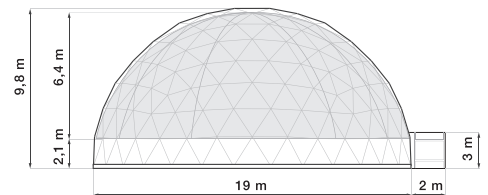

POLIDOME 300

DOME TECHNICAL DATA

Diameter	Height	Floor area	Cover surface
19 m	9,8 m	280m²	570 m²

LINER TECHNICAL DATA

Height	Screen surface	Material
6,4 m	487 m²	Patented PVC fabric

CAPACITY

Seating	Standing
210	450