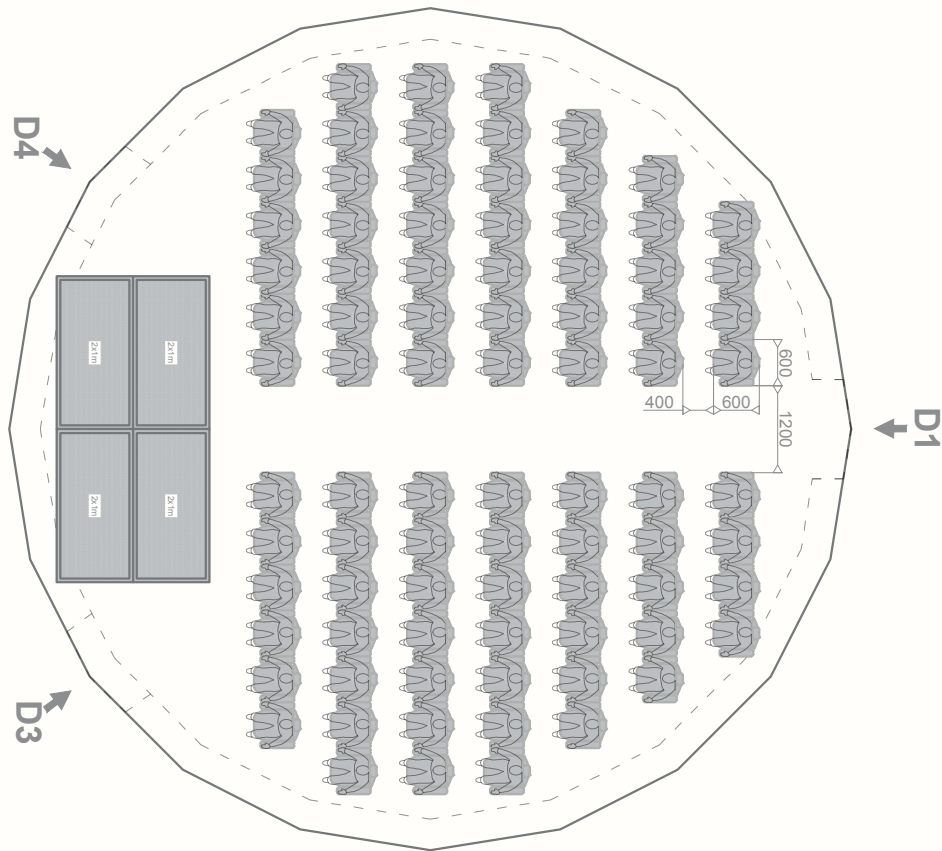

PROJECTION POLIDOME 110

Projection dome.
Projection Seats
34 People

P110

For 34 persons

Projection dome

surface area		110 m ²
height (projection)		7,7 m
height (event)		6,7 m
diameter		12,0 m
.....		
volume		448 m ³
surface plating		288 m ²
persons standing		68 p.
projection seats		34 p.
event seats (rows)		84 p.
event seats (table)		40 p.

POLIDOME 110

Event dome.
People Standing
68 People

P110

For 68 persons
Event dome

surface area		110 m ²
height (projection)		7,7 m
height (event)		6,7 m
diameter		12,0 m
.....		
volume		448 m ³
surface plating		288 m ²
persons standing		68 p.
projection seats		34 p.
event seats (rows)		84 p.
event seats (table)		40 p.

POLIDOME 110

Event dome.
People seating round table
40 People

P110

For 40 people
Event dome

surface area		110 m ²
height (projection)		7,7 m
height (event)		6,7 m
diameter		12,0 m
.....		
volume		448 m ³
surface plating		288 m ²
persons standing		68 p.
projection seats		34 p.
event seats (rows)		84 p.
event seats (table)		40 p.

POLIDOME 110

Event dome.
People seating in rows
84 People

P110

For 84 persons
Event dome

surface area		110 m ²
height (projection)		7,7 m
height (event)		6,7 m
diameter		12,0 m
.....		
volume		448 m ³
surface plating		288 m ²
persons standing		68 p.
projection seats		34 p.
event seats (rows)		84 p.
event seats (table)		40 p.