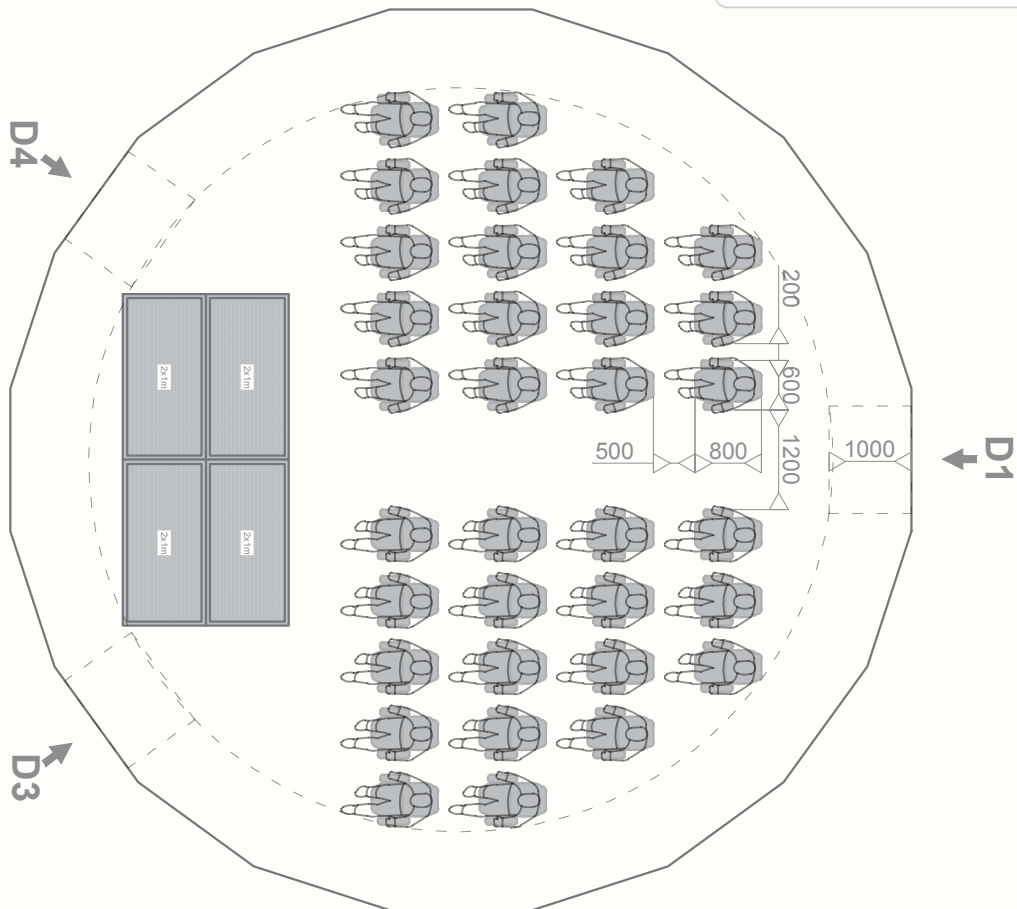

PROJECTION POLIDOME 110

Projection dome.
Projection Seats
34 People

P110

For 34 persons

Projection dome

surface area		110 m ²
height (projection)		7,7 m
height (event)		6,7 m
diameter		12,0 m
.....		
volume		448 m ³
surface plating		288 m ²
persons standing		68 p.
projection seats		34 p.
event seats (rows)		84 p.
event seats (table)		40 p.

POLIDOME 110

Event dome.
People Standing
68 People

P110

For 68 persons
Event dome

surface area		110 m ²
height (projection)		7,7 m
height (event)		6,7 m
diameter		12,0 m
.....		
volume		448 m ³
surface plating		288 m ²
persons standing		68 p.
projection seats		34 p.
event seats (rows)		84 p.
event seats (table)		40 p.

POLIDOME 110

Event dome.
People seating round table
40 People

P110

For 40 people
Event dome

surface area		110 m ²
height (projection)		7,7 m
height (event)		6,7 m
diameter		12,0 m
.....		
volume		448 m ³
surface plating		288 m ²
persons standing		68 p.
projection seats		34 p.
event seats (rows)		84 p.
event seats (table)		40 p.

POLIDOME 110

Event dome.
People seating in rows
84 People

P110

For 84 persons
Event dome

surface area		110 m ²
height (projection)		7,7 m
height (event)		6,7 m
diameter		12,0 m
.....		
volume		448 m ³
surface plating		288 m ²
persons standing		68 p.
projection seats		34 p.
event seats (rows)		84 p.
event seats (table)		40 p.