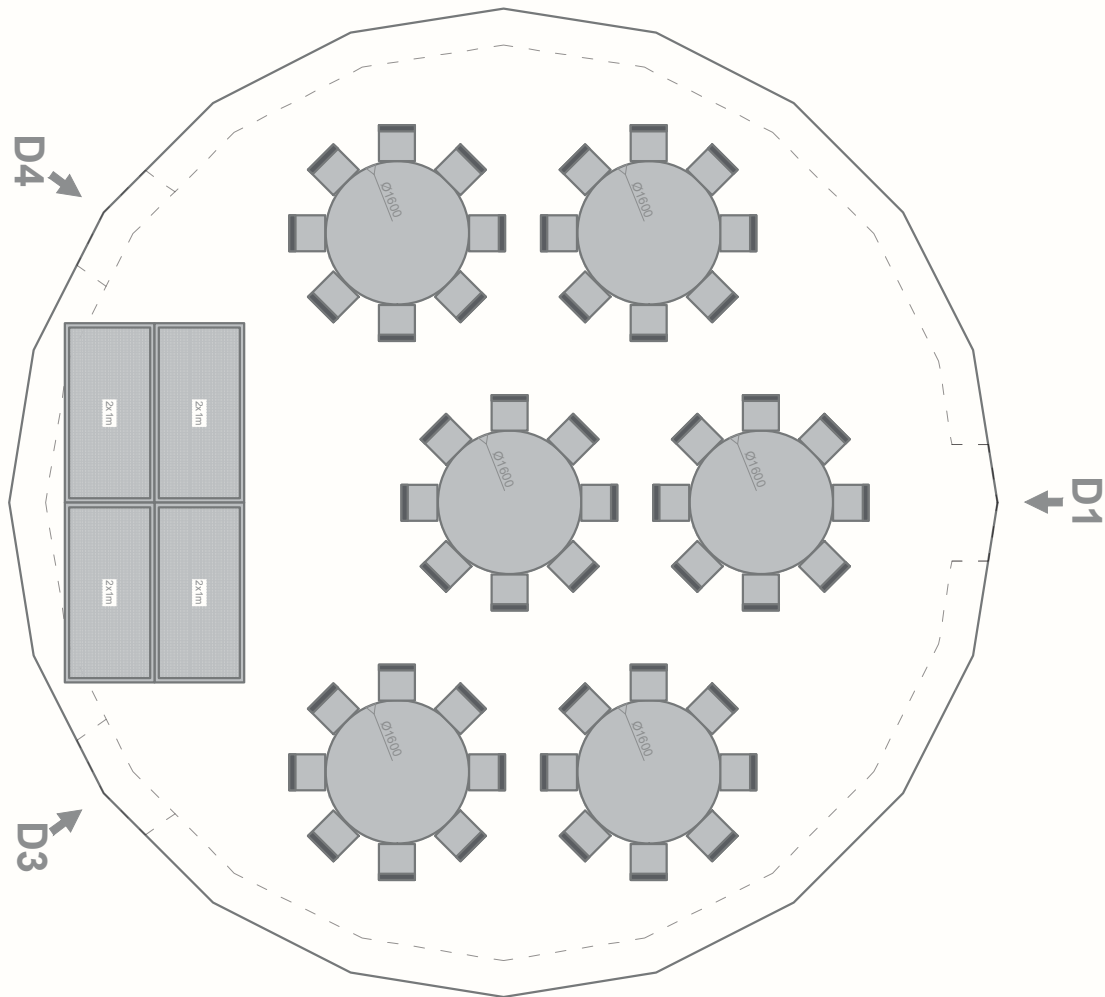

PROJECTION POLIDOME 110

Projection dome.
Projection Seats
34 People

P110

For 34 persons

Projection dome

surface area		110 m ²
height (projection)		7,7 m
height (event)		6,7 m
diameter		12,0 m
.....		
volume		448 m ³
surface plating		288 m ²
persons standing		68 p.
projection seats		34 p.
event seats (rows)		84 p.
event seats (table)		40 p.

POLIDOME 110

Event dome.
People Standing
68 People

P110

For 68 persons
Event dome

surface area		110 m ²
height (projection)		7,7 m
height (event)		6,7 m
diameter		12,0 m
.....		
volume		448 m ³
surface plating		288 m ²
persons standing		68 p.
projection seats		34 p.
event seats (rows)		84 p.
event seats (table)		40 p.

POLIDOME 110

Event dome.
People seating round table
40 People

P110

For 40 people
Event dome

surface area		110 m ²
height (projection)		7,7 m
height (event)		6,7 m
diameter		12,0 m
.....		
volume		448 m ³
surface plating		288 m ²
persons standing		68 p.
projection seats		34 p.
event seats (rows)		84 p.
event seats (table)		40 p.

POLIDOME 110

Event dome.
People seating in rows
84 People

P110

For 84 persons
Event dome

surface area		110 m ²
height (projection)		7,7 m
height (event)		6,7 m
diameter		12,0 m
.....		
volume		448 m ³
surface plating		288 m ²
persons standing		68 p.
projection seats		34 p.
event seats (rows)		84 p.
event seats (table)		40 p.