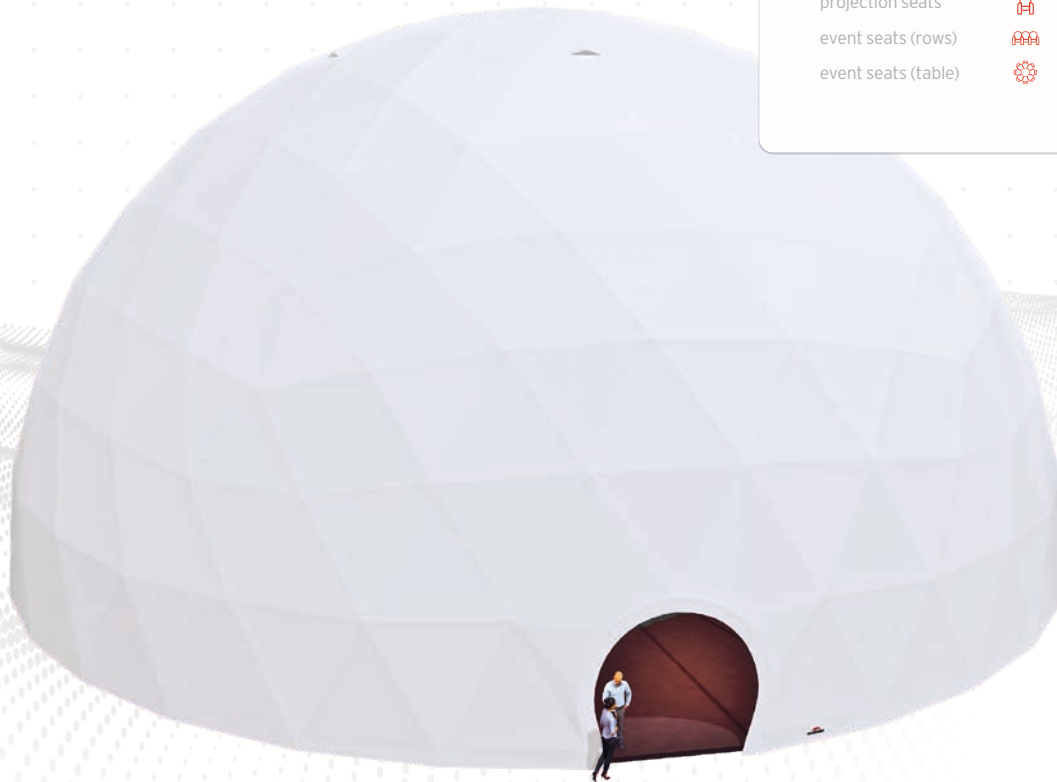

EVENT POLIDOME 700

Structure specification

P 700

Cover type

Full opaque

surface area		700 m ²
height (projection)		15,0 m
height (event)		15,0 m
diameter		30,0 m
.....		
volume		7070 m ³
surface plating		1414 m ²
.....		
persons standing		628 p.
projection seats		454 p.
event seats (rows)		780 p.
event seats (table)		416 p.

Back view

Front view

Left side

Right side

EVENT POLIDOME 700

**Structure
specification**
P 700

Cover type
Full opaque